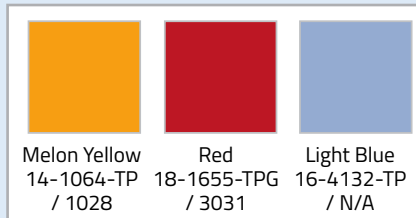

GREENWEAVE

KE no.	Designation	Permeability/120 Pa m ³ /m ² /h	Material datasheet	Antistatic	Material datasheet
GW50	GreenWeave® Polyester fabric	50	1	-	-
GW150	GreenWeave® Polyester fabric	150	2	-	-
GW200	GreenWeave® Polyester fabric	200	3	GWA200	20
GW320	GreenWeave® Polyester fabric	320	4	GWA320	21
GW500	GreenWeave® Polyester fabric	500	5	GWA500	22
GW780	GreenWeave® Polyester fabric	780	6	-	-
GW1380	GreenWeave® Polyester fabric	1380	7	-	-

WOVEN COLOURS PANTONE/RAL

White 11-0601-TP / 9010
 Black 19-5708-TP / 9005
 Light Grey 12-4705-TP / 9002
 Ultramarine Blue 19-3864-TP / 5002

STOCK COLOURS PANTONE/RAL

Melon Yellow 14-1064-TP / 1028
 Red 18-1655-TPG / 3031
 Light Blue 16-4132-TP / N/A

WOVEN COLOURS PANTONE/RAL

White 11-0601-TP / 9010
 Light Grey 12-4705-TP / 9002
 Ultramarine Blue 19-3864-TP / 5002

STOCK COLOURS PANTONE/RAL

Melon Yellow 14-1064-TP / 1028
 Red 18-1655-TPG / 3031
 Light Blue 16-4132-TP / N/A
 Black 19-5708-TP / 9005
 Green 18-5633-TP / 6016
 Beige/Tan 15-1215-TP / 1019

WOVEN COLOURS PANTONE/RAL

White 11-0601-TP / 9010
 Light Grey 12-4705-TP / 9002
 Ultram. Blue 19-3864-TP / 5002