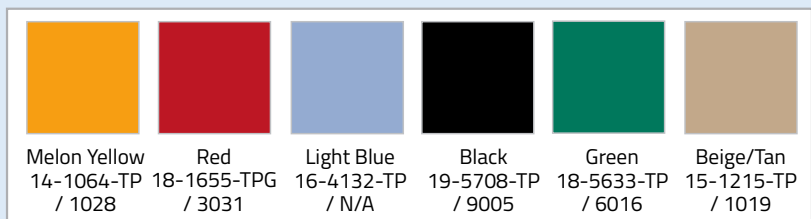

GREENWEAVE

KE no.	Designation	Permeability/120 Pa m ³ /m ² /h	Material datasheet	Antistatic	Material datasheet
GW50	GreenWeave® Polyester fabric	50	1	-	-
GW150	GreenWeave® Polyester fabric	150	2	-	-
GW200	GreenWeave® Polyester fabric	200	3	GWA200	20
GW320	GreenWeave® Polyester fabric	320	4	GWA320	21
GW500	GreenWeave® Polyester fabric	500	5	GWA500	22
GW780	GreenWeave® Polyester fabric	780	6	-	-
GW1380	GreenWeave® Polyester fabric	1380	7	-	-

WOVEN COLOURS PANTONE/RAL

White 11-0601-TP / 9010
 Black 19-5708-TP / 9005
 Light Grey 12-4705-TP / 9002
 Ultramarine Blue 19-3864-TP / 5002

STOCK COLOURS PANTONE/RAL

Melon Yellow 14-1064-TP / 1028
 Red 18-1655-TPG / 3031
 Light Blue 16-4132-TP / N/A

WOVEN COLOURS PANTONE/RAL

White 11-0601-TP / 9010
 Light Grey 12-4705-TP / 9002
 Ultramarine Blue 19-3864-TP / 5002

STOCK COLOURS PANTONE/RAL

Melon Yellow 14-1064-TP / 1028
 Red 18-1655-TPG / 3031
 Light Blue 16-4132-TP / N/A
 Black 19-5708-TP / 9005
 Green 18-5633-TP / 6016
 Beige/Tan 15-1215-TP / 1019

WOVEN COLOURS PANTONE/RAL

White 11-0601-TP / 9010
 Light Grey 12-4705-TP / 9002
 Ultram. Blue 19-3864-TP / 5002